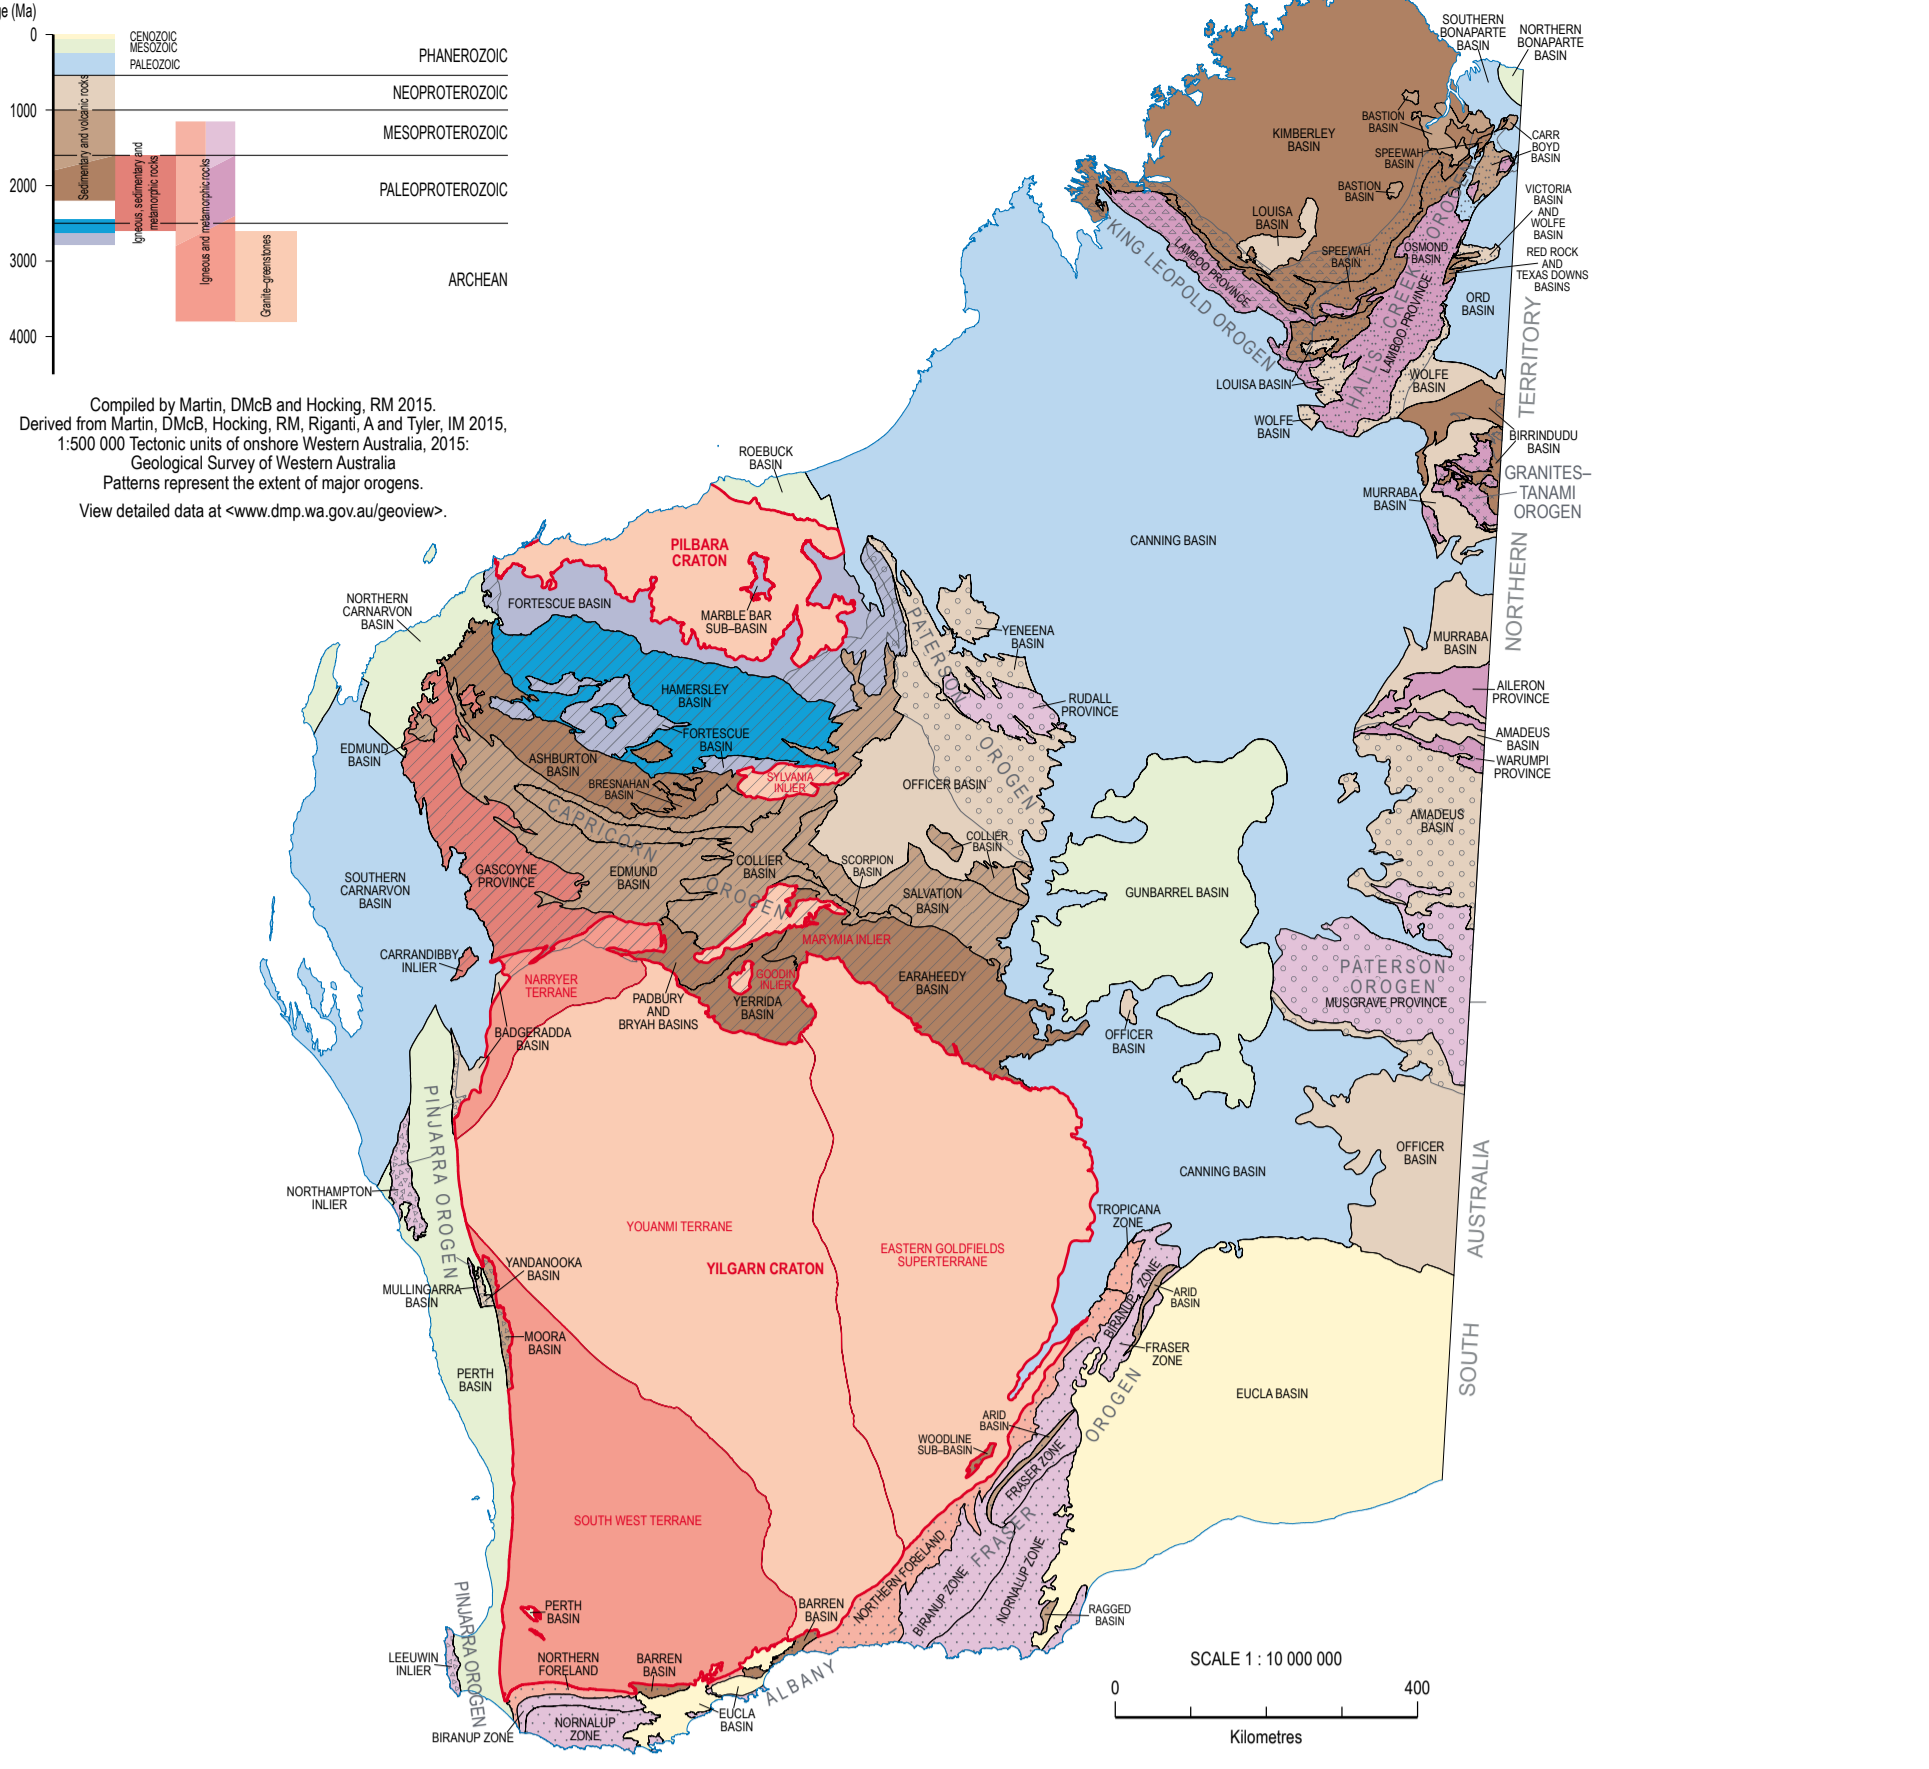

MAIN TECTONIC UNITS OF WESTERN AUSTRALIA